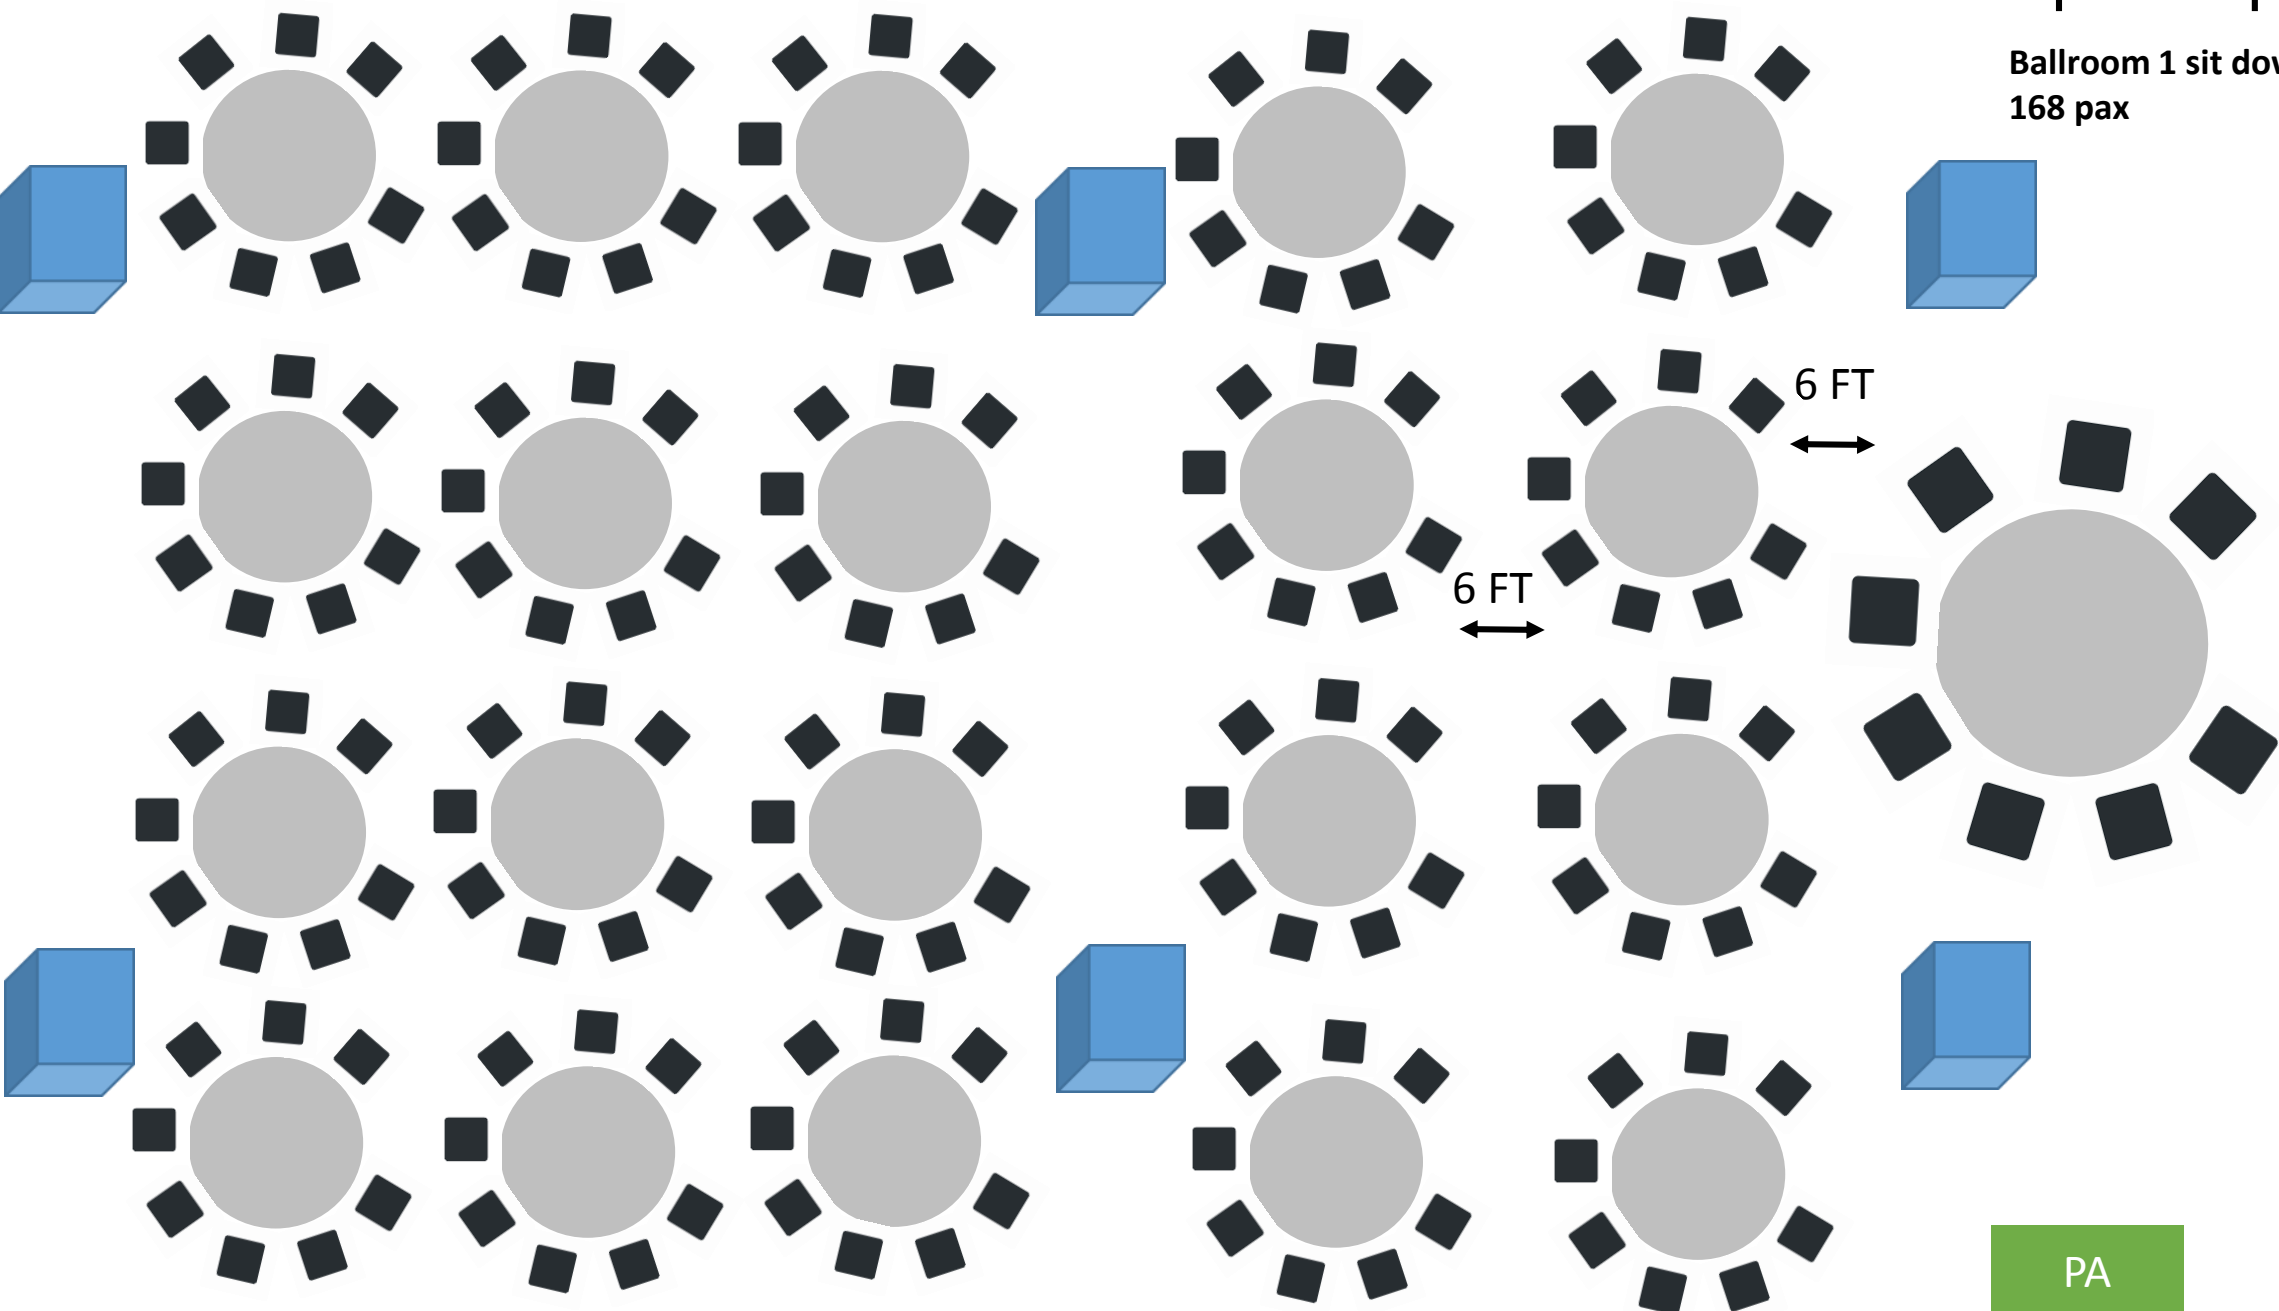

Ballroom 1 sit down dinner
168 pax

STAGE

STORE ROOM

PA SYSTEM

Ballroom 1 buffet style
sit down dinner 96 pax

BUFFET TABLE

6 FT

6 FT

BUFFET TABLE

PA
SYSTEM

STAGE

STORE
ROOM

Ballroom 1 Theatre 120 pax

Ballroom 1 Classroom 88 pax

STAGE

PA SYSTEM

Corus 1 U shape 21 pax

Corus 1 Hollow square 24 pax

Corus 1 Hollow square 33 pax

Corus 2 sit down dinner 24 pax

Corus 2 sit down buffet dinner 18
pax

Corus 2 Theatre 36 pax

Corus 2 Theatre 36 pax

Corus 2 Boardroom 16 pax

Corus 2 Cocktail 30 pax

Corus 2 U shape 15 pax

Corus 2 Hollow square 18 pax

Corus 3 Classroom 6 pax

RESTROOM

Corus 3 Boardroom 7 pax

RESTROOM

Corus 4 Boardroom 7 pax