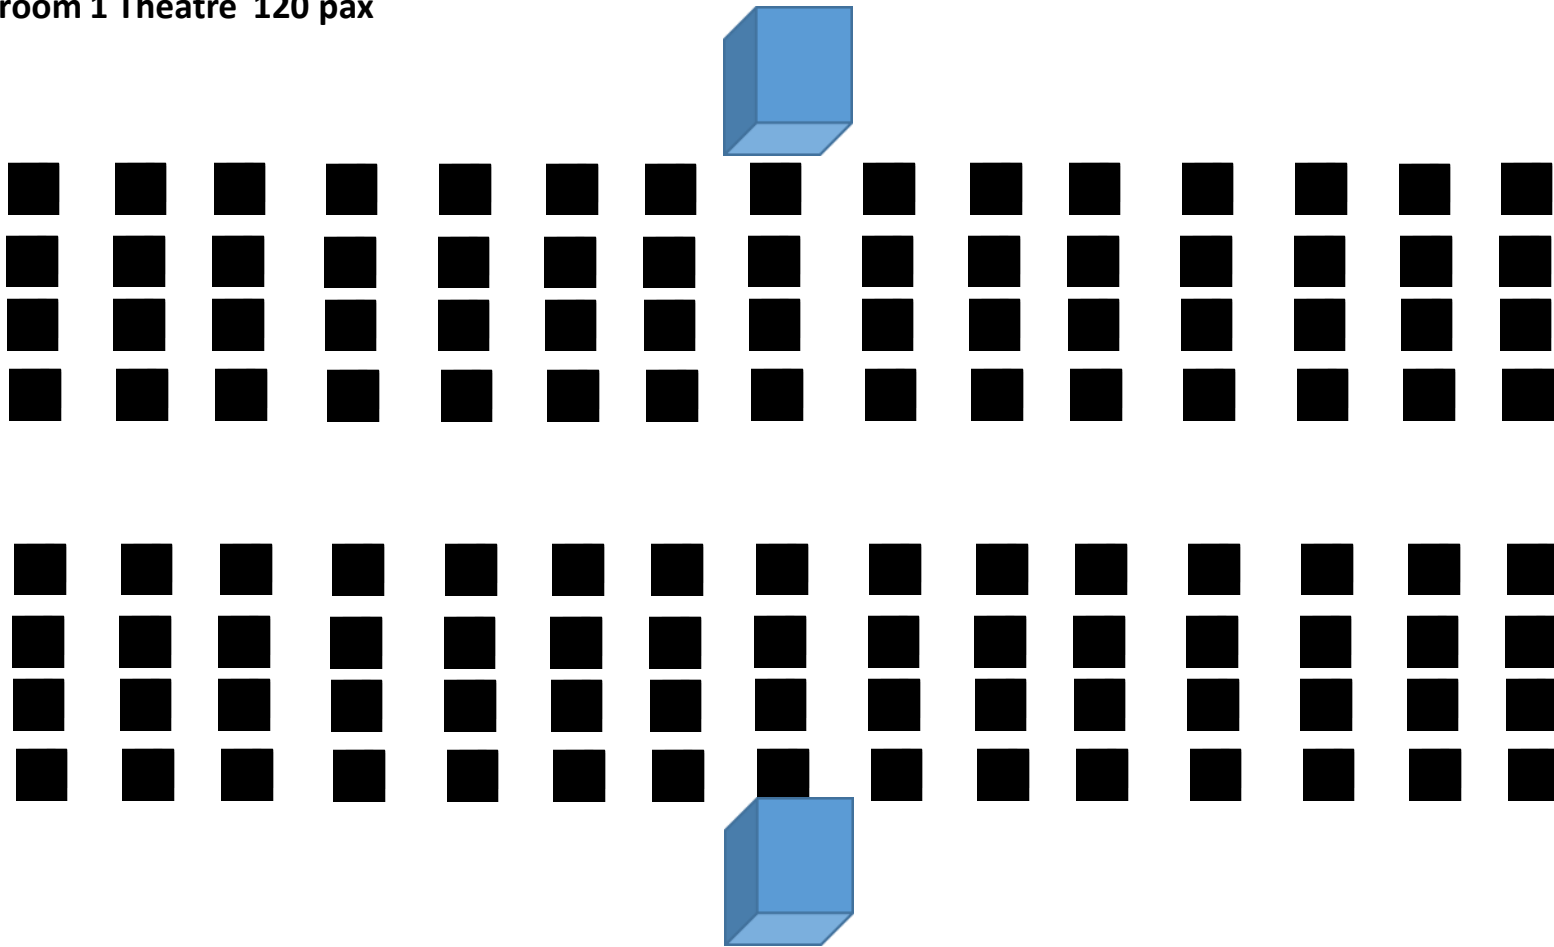

Ballroom 1 Theatre 120 pax