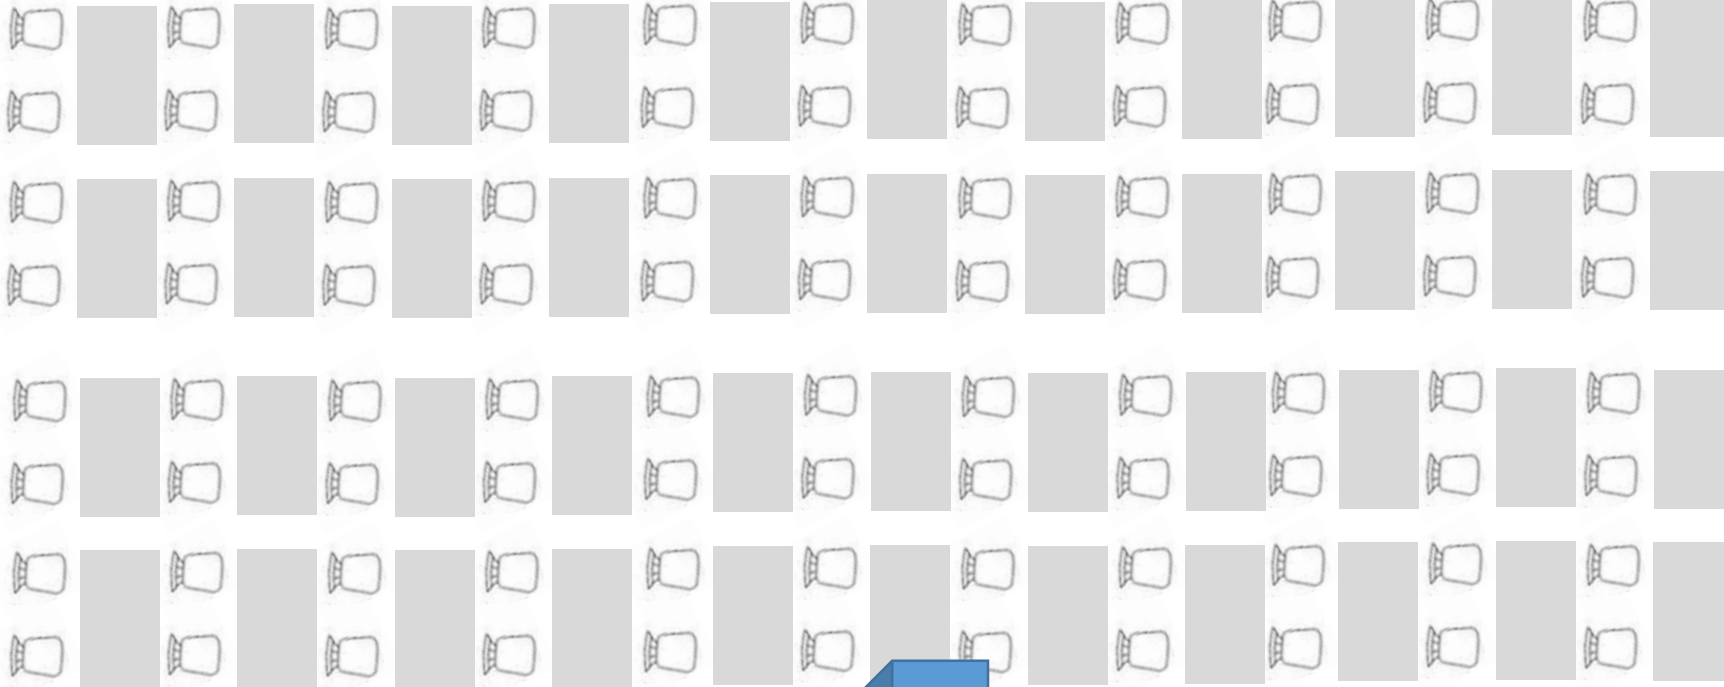

Ballroom 1 sit down dinner
168 pax

STAGE

STORE ROOM

PA SYSTEM

Ballroom 1 buffet style
sit down dinner 96 pax

BUFFET TABLE

6 FT

6 FT

BUFFET TABLE

PA
SYSTEM

STAGE

STORE
ROOM

Ballroom 1 Theatre 120 pax

Ballroom 1 Classroom 88 pax

STAGE

PA SYSTEM

STORE ROOM

Ballroom 1 Boardroom 27 pax

STAGE

STORE ROOM

PA SYSTEM

Bar Counter

Buffet Counter

Buffet Counter